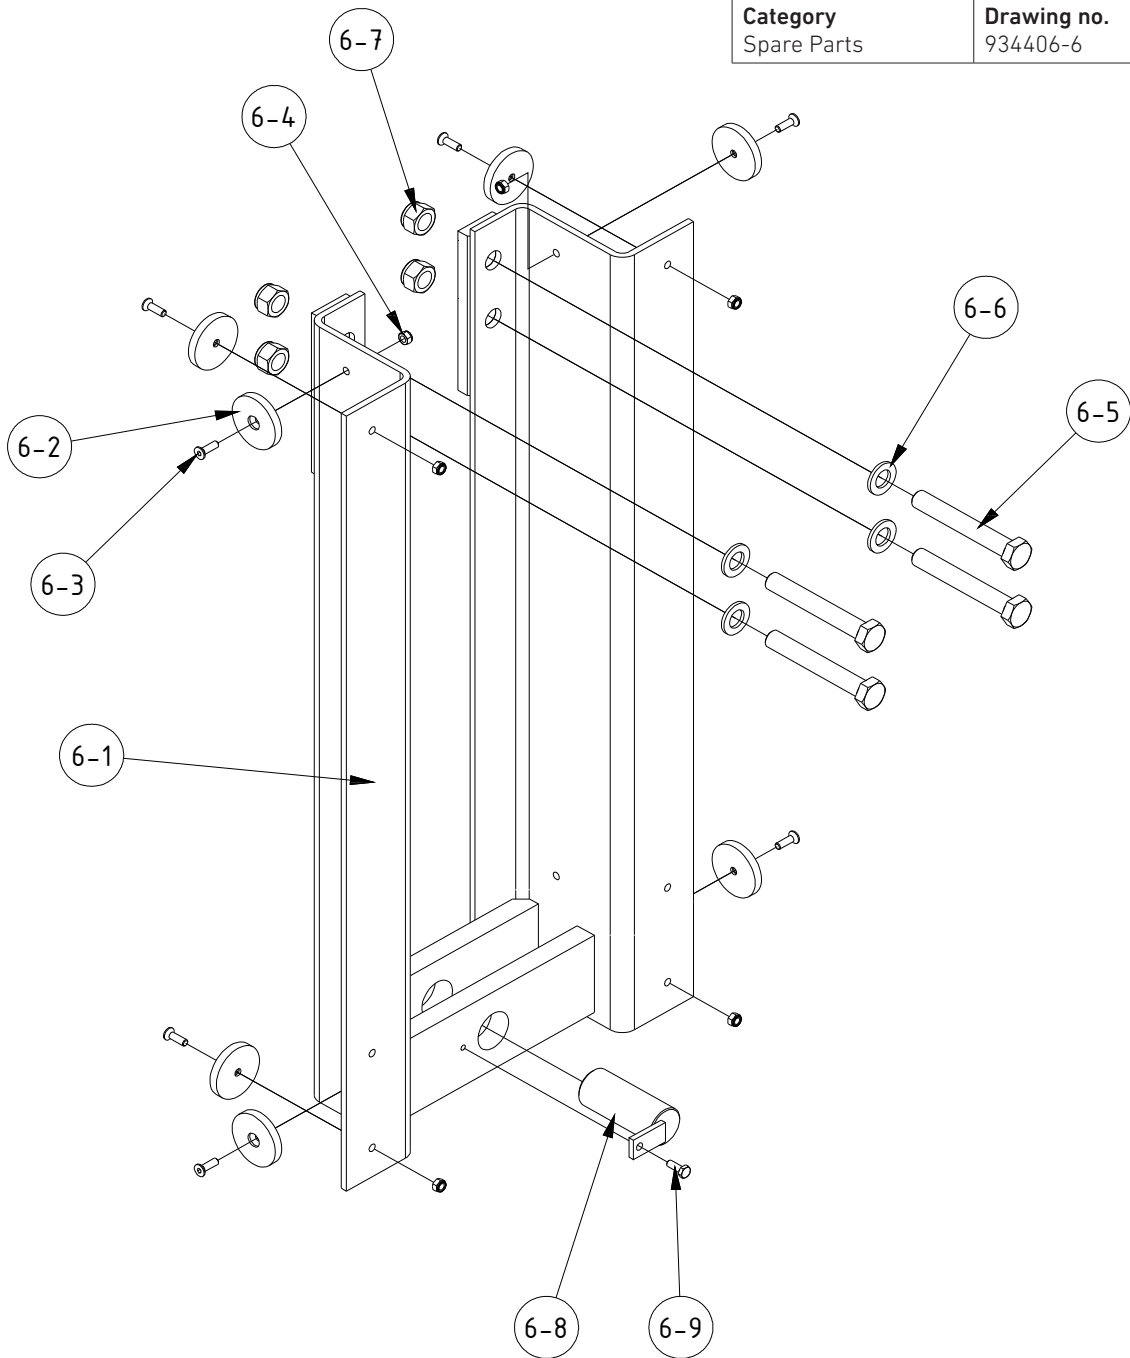

SPARE PARTS LIST/RESERVEDELSLISTE

Horizontal Plate Freezer/Horizontal Pladefryser

Type Horizontal freezer	Title Guide for lifting yoke
Category Spare Parts	Drawing no. 934406-6