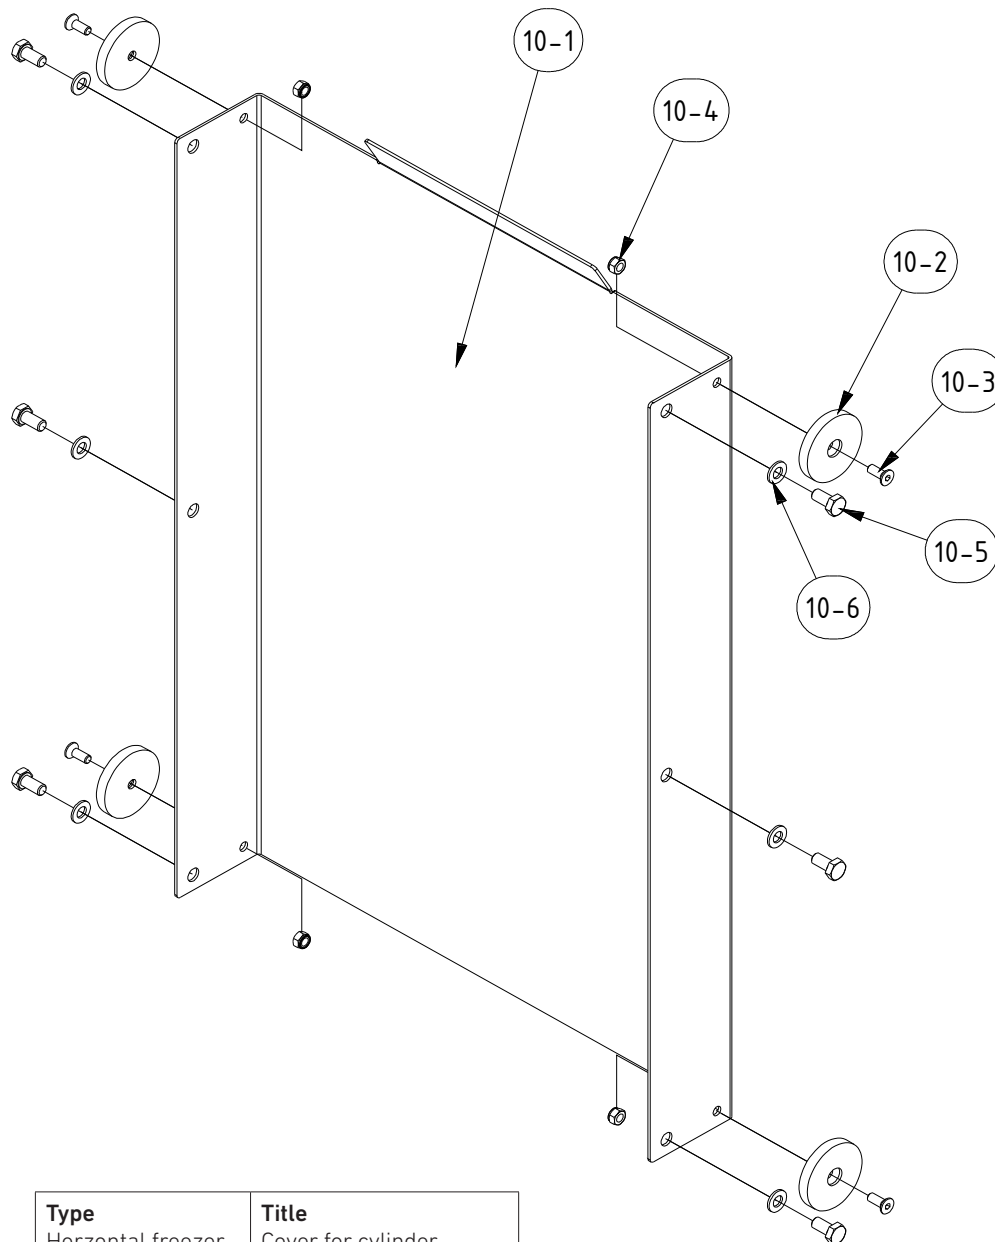

SPARE PARTS LIST/RESERVEDELSLISTE

Horizontal Plate Freezer/Horizontal Pladefryser

Type Horizontal freezer	Title Cover for cylinder
Category Spare Parts	Drawing no. 934406-10