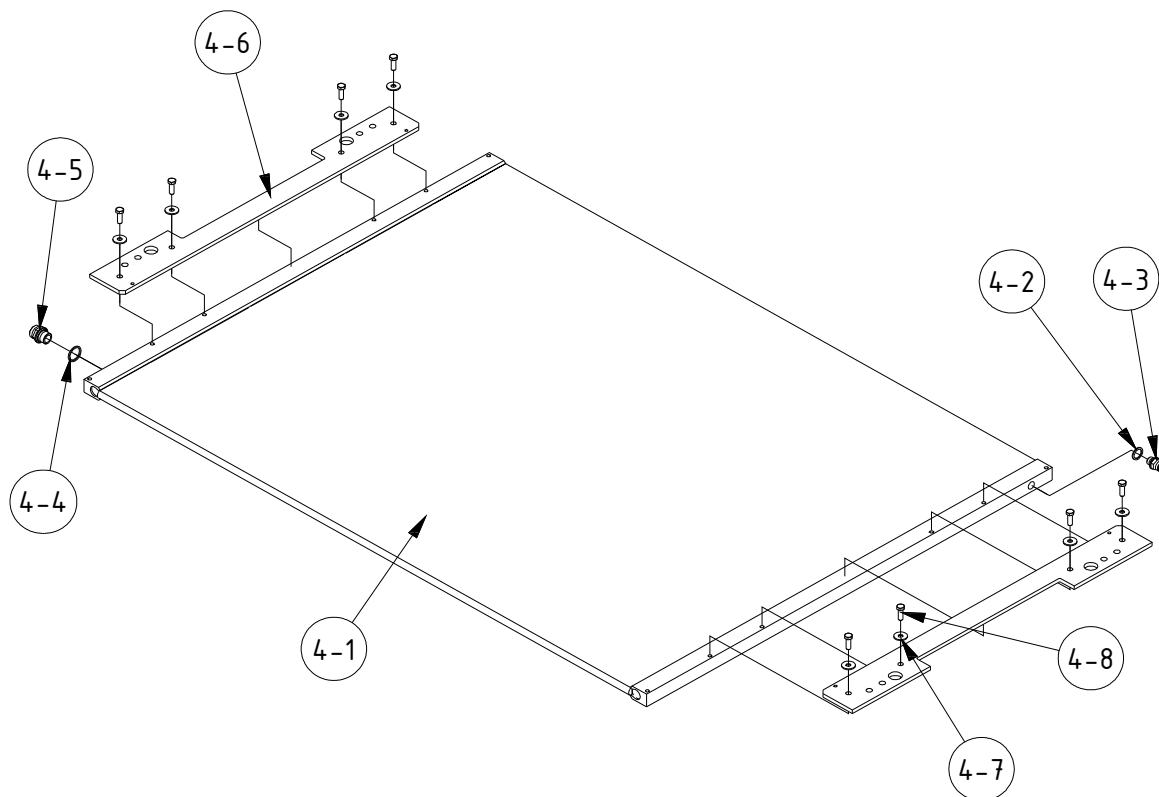

SPARE PARTS LIST/RESERVEDELSLISTE

Horizontal Plate Freezer/Horizontal Pladefryser

Type Horizontal freezer	Title Freezing Element
Category Spare Parts	Drawing no. 934406-4