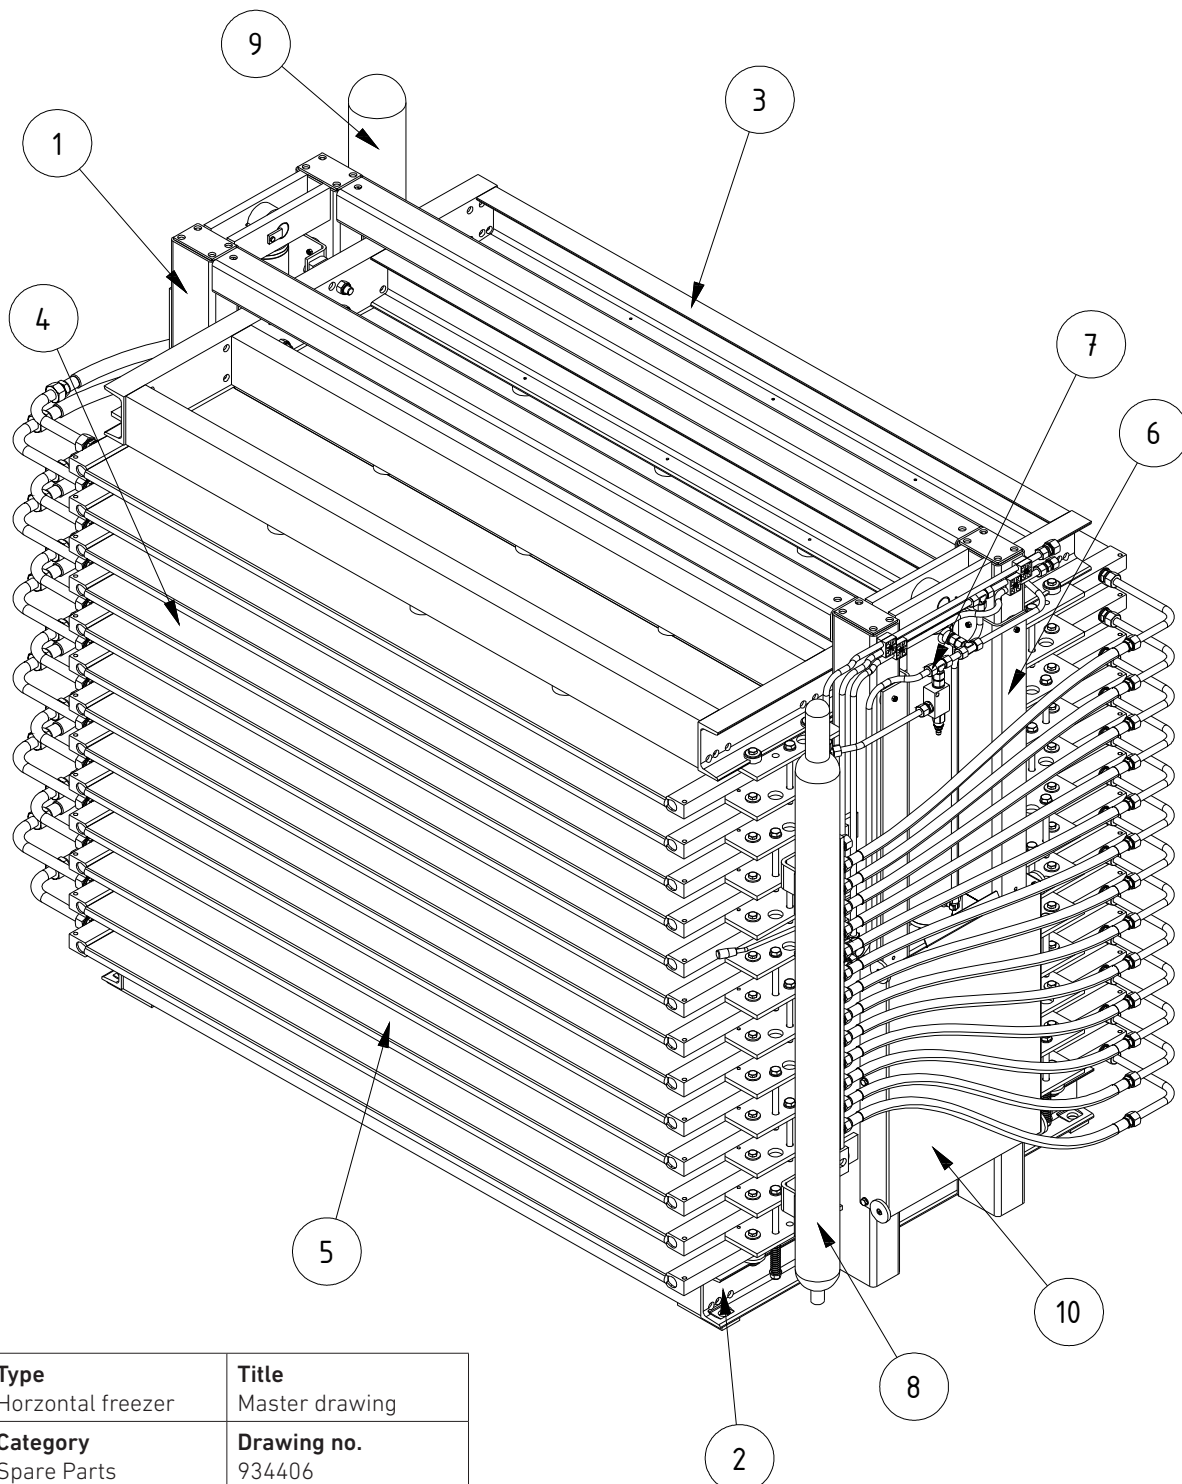

SPARE PARTS LIST/RESERVEDELSLISTE

Horizontal Plate Freezer/Horizontal Pladefryser

Type Horizontal freezer	Title Master drawing
Category Spare Parts	Drawing no. 934406