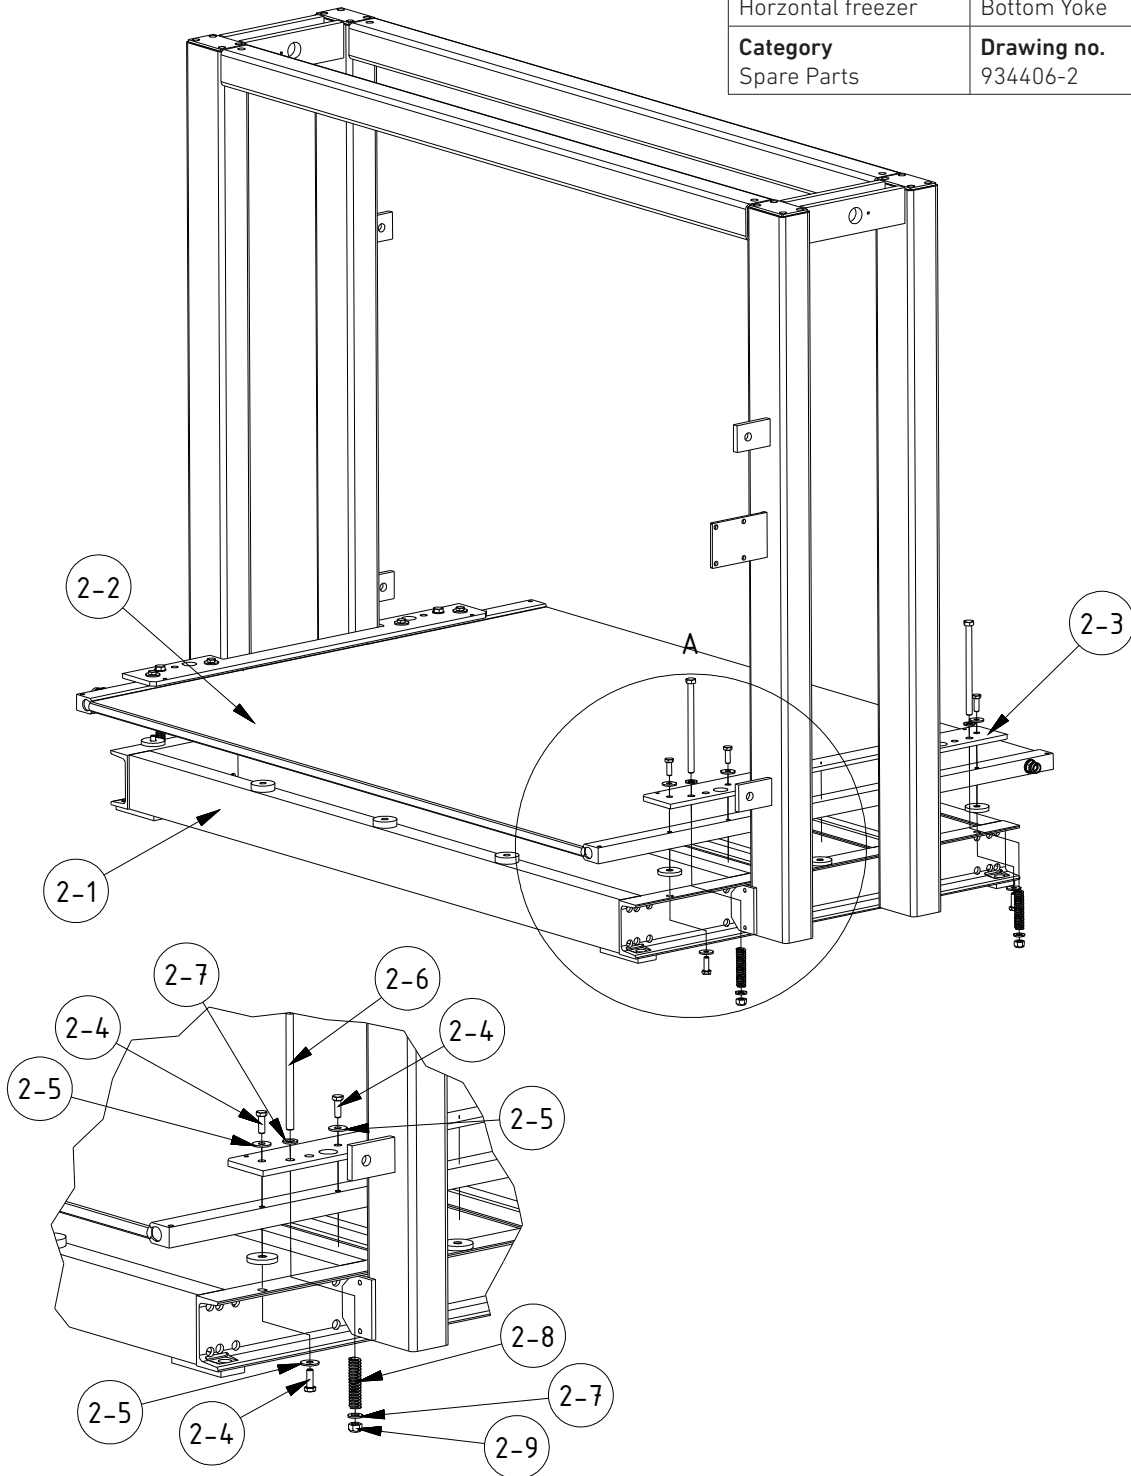

SPARE PARTS LIST/RESERVEDELSLISTE

Horizontal Plate Freezer/Horizontal Pladefryser

Type Horizontal freezer	Title Bottom Yoke
Category Spare Parts	Drawing no. 934406-2