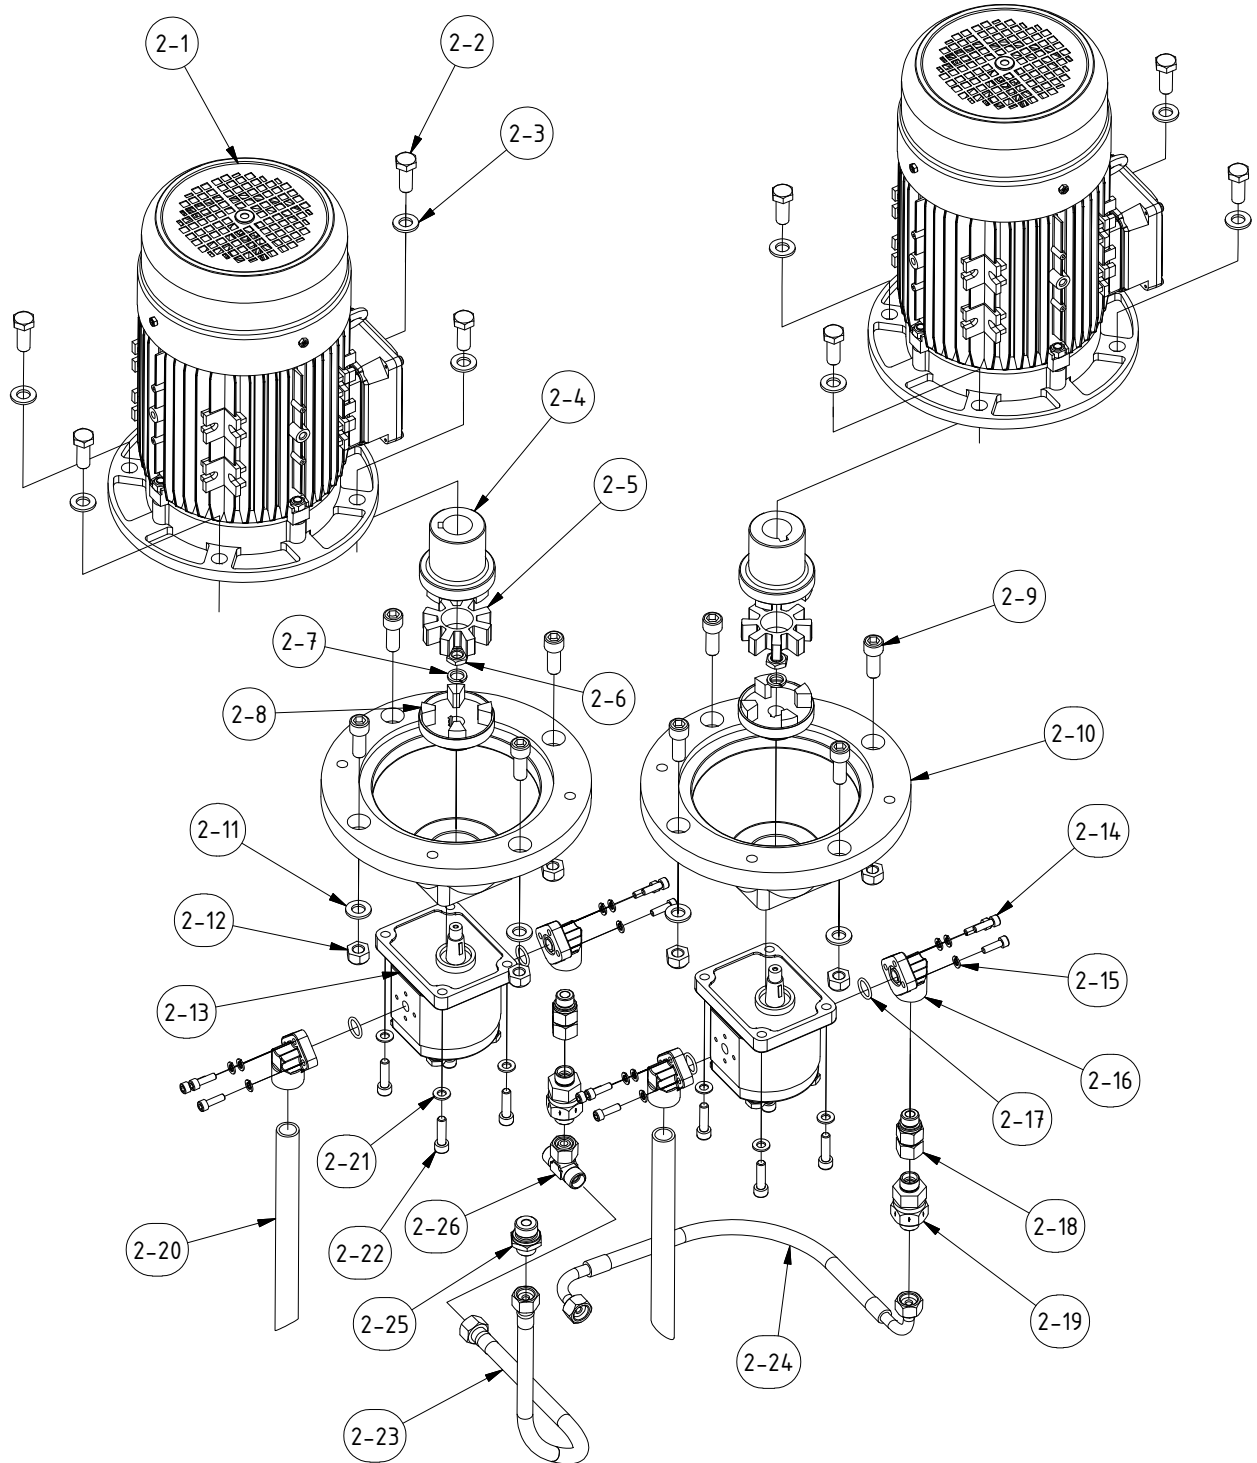

SPARE PARTS LIST/RESERVEDELSLISTE

DSI-Single / DSI-Twin Accu Hydraulic Station /
DSI-Single / DSI-Twin Akku Hydraulikstation

Type Hydraulic Station	Title Motor / Pump
Category Spare Parts	Drawing no. R600822-2