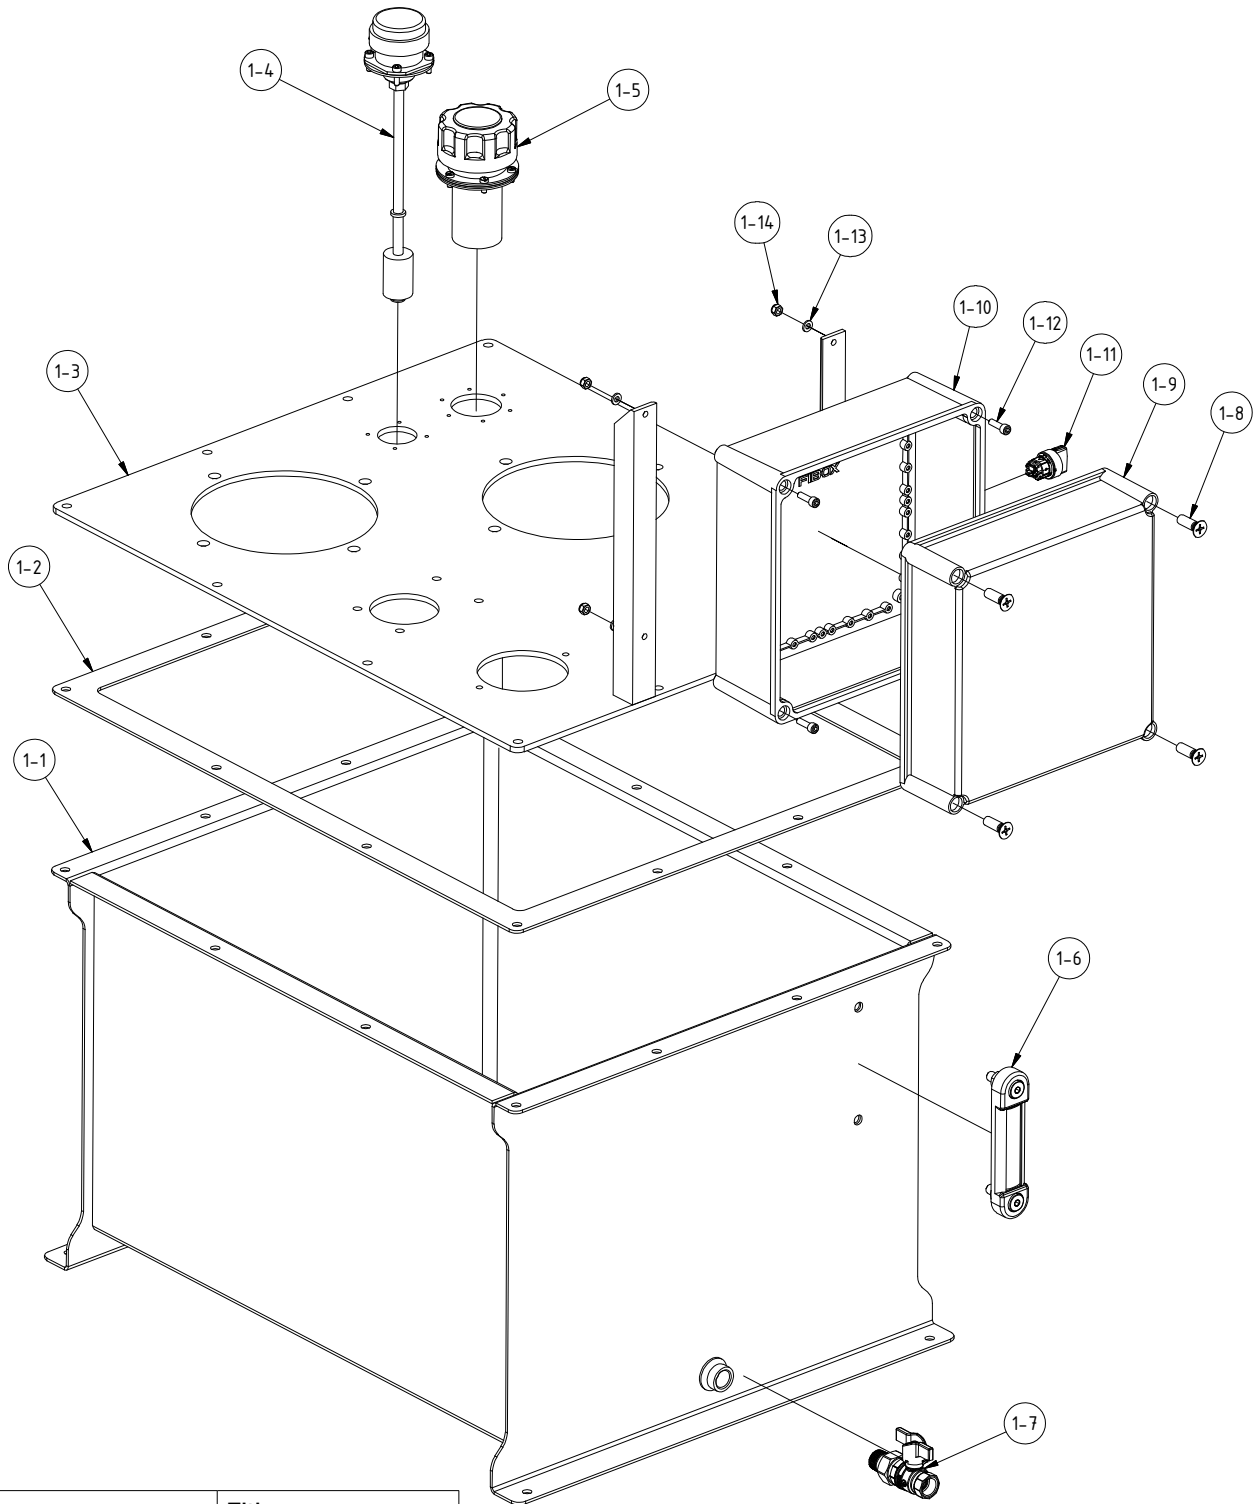

SPARE PARTS LIST/RESERVEDELSLISTE

DSI-Single / DSI-Twin Accu Hydraulic Station /
DSI-Single / DSI-Twin Akku Hydraulikstation

Type Hydraulic Station	Title Tank / Control box
Category Spare Parts	Drawing no. R600822-1