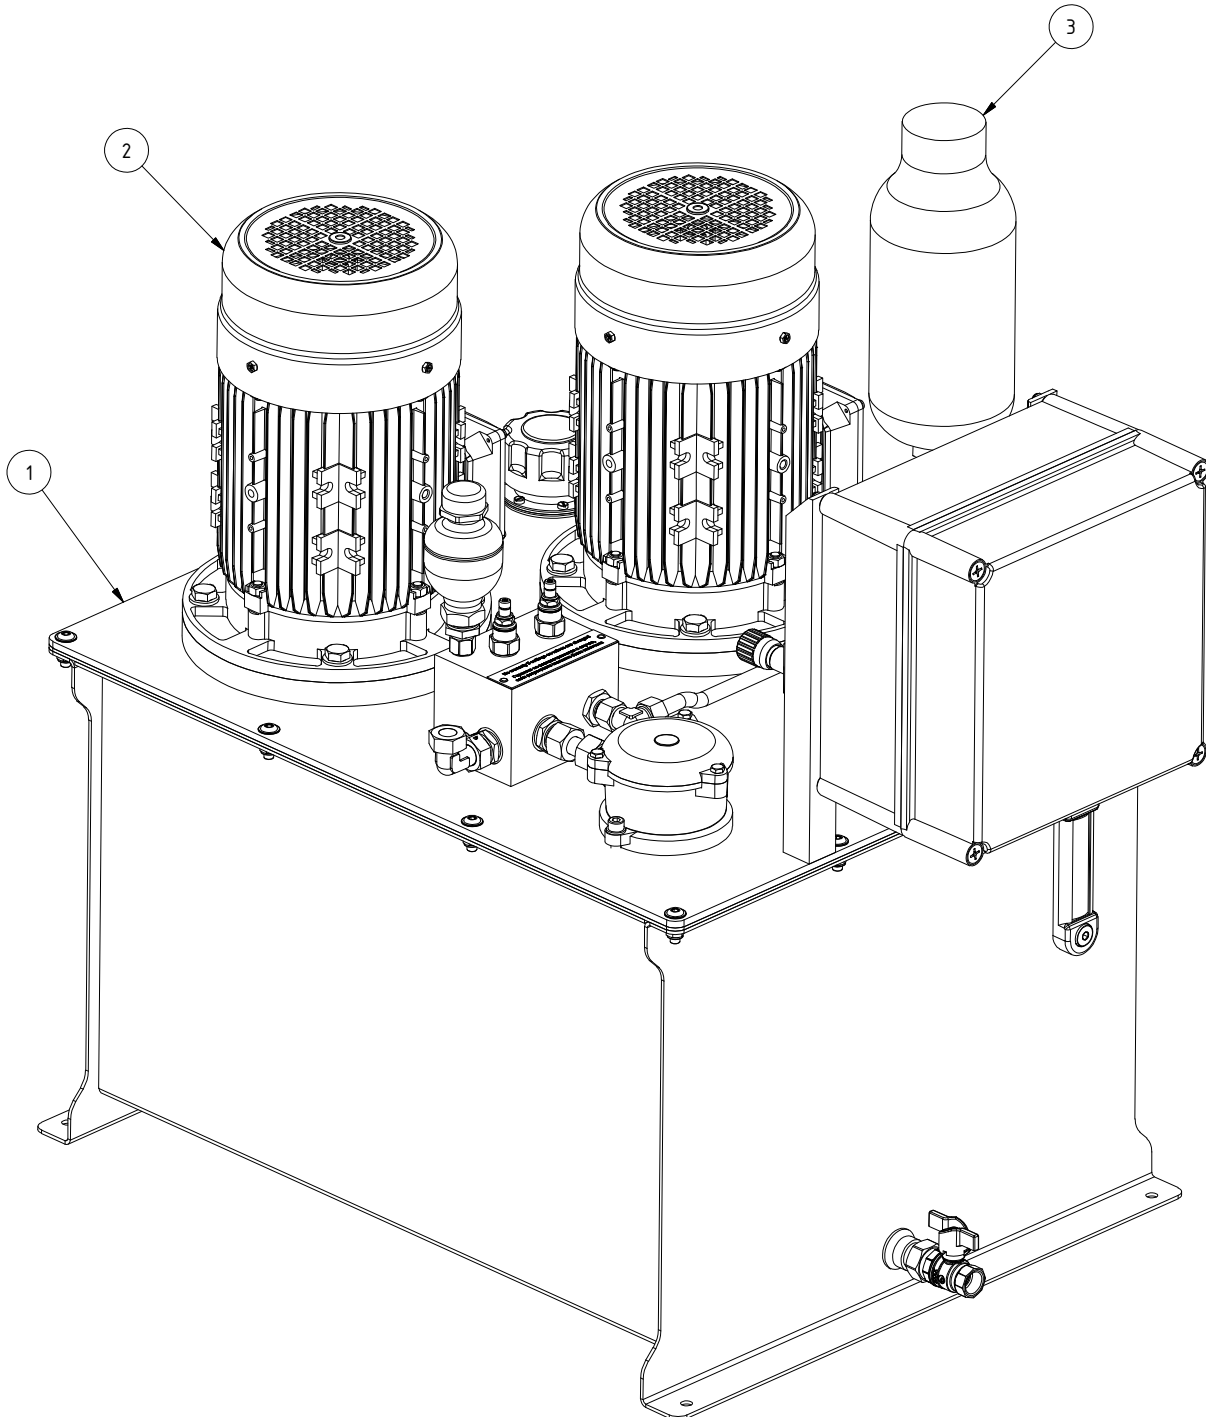

SPARE PARTS LIST/RESERVEDELSLISTE

DSI-Single / DSI-Twin Accu Hydraulic Station /
DSI-Single / DSI-Twin Akku Hydraulikstation

Type Hydraulic Station	Title Master Drawing
Category Spare Parts	Drawing no. R600822