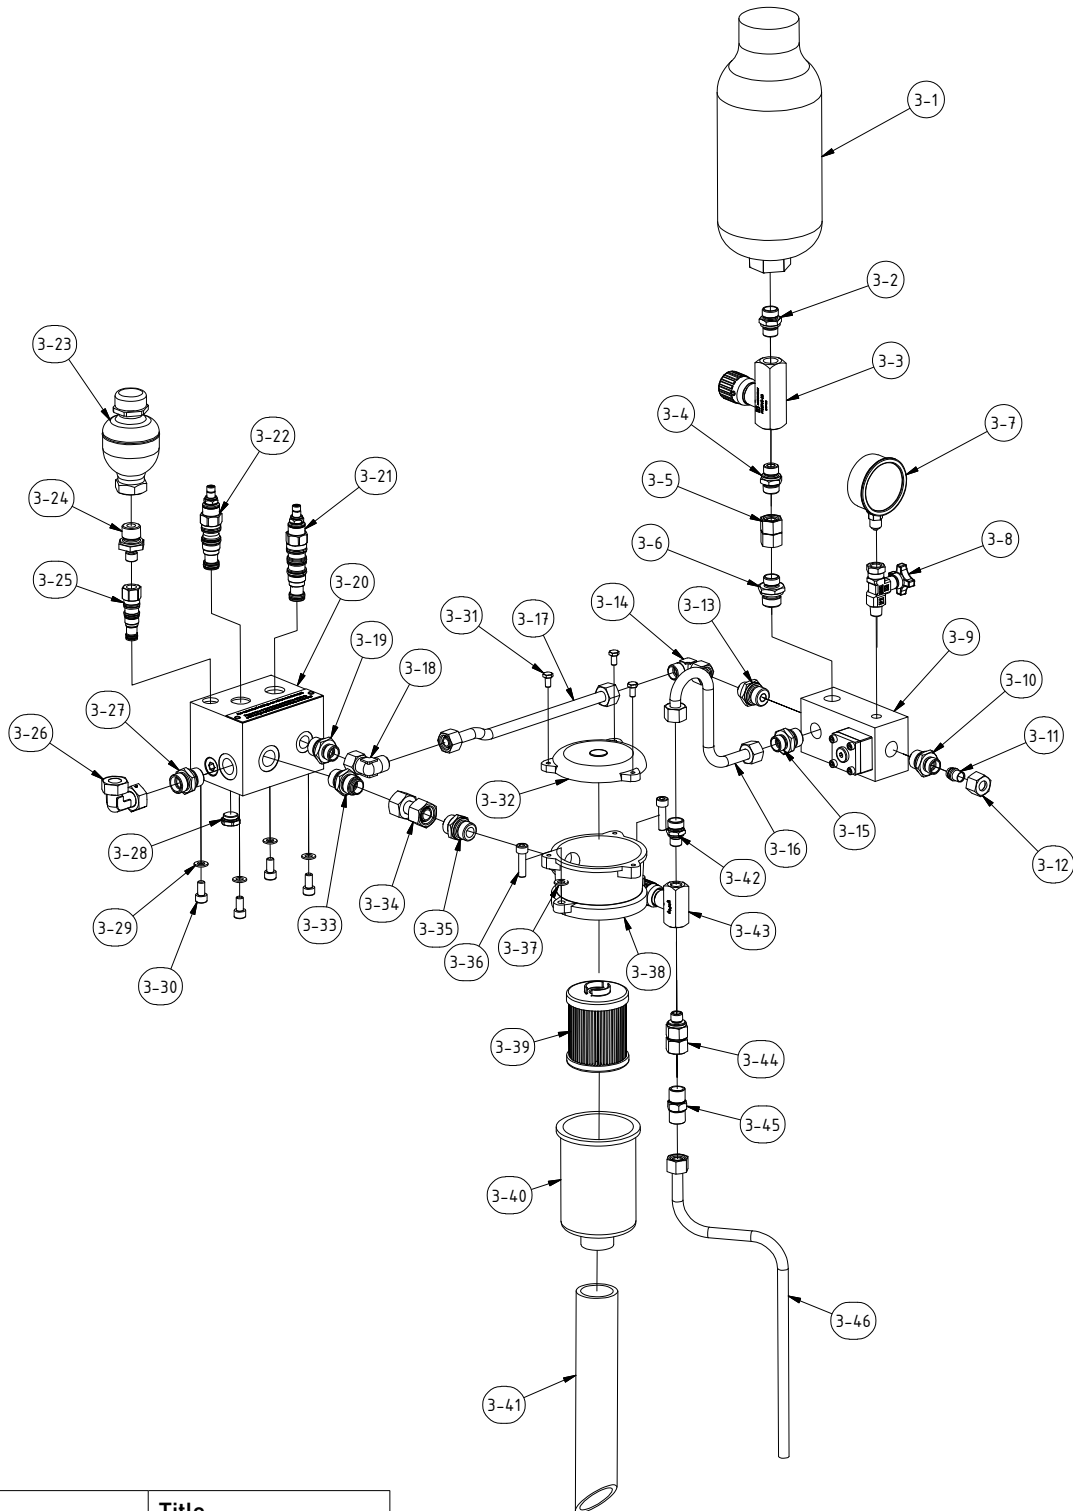

SPARE PARTS LIST/RESERVEDELSLISTE

DSI-Single / DSI-Twin Accu Hydraulic Station /
DSI-Single / DSI-Twin Akku Hydraulikstation

Type Hydraulic Station	Title Hydraulic Unit
Category Spare Parts	Drawing no. R600822-3